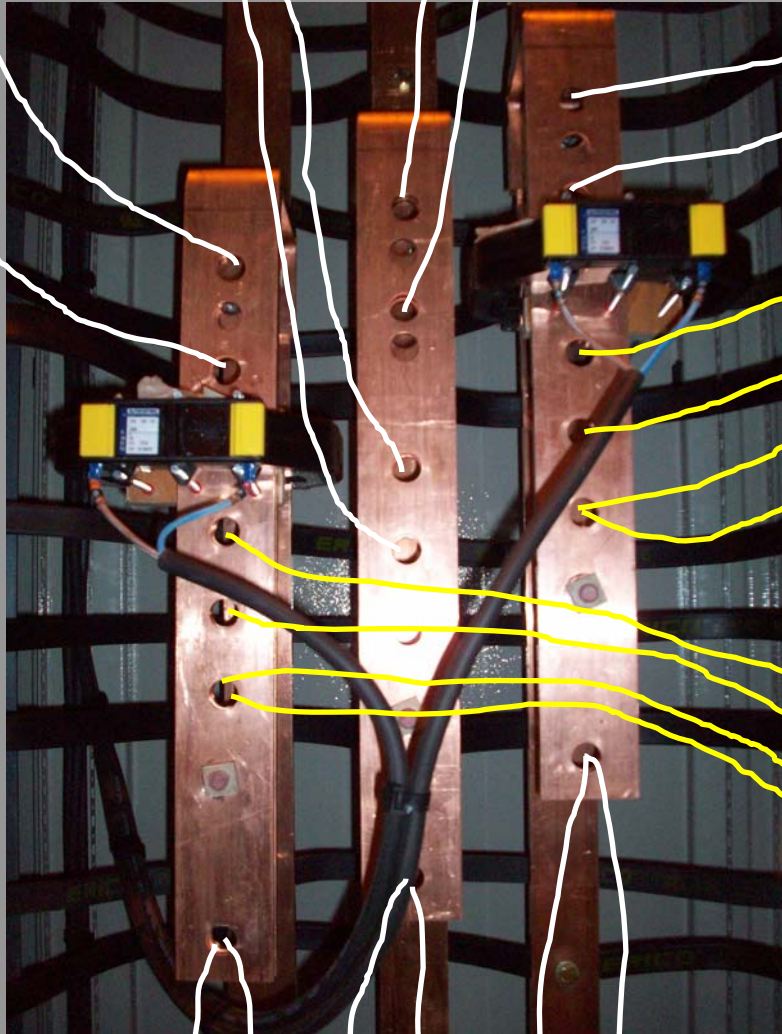

400 kVAR CAPACITOR

INDUCTANCE

furnace

phase s

phase t

phase r

of the Varivolt

 Câble 260mm² supplied by Beauty Eagle

 Câble silicone 300mm²